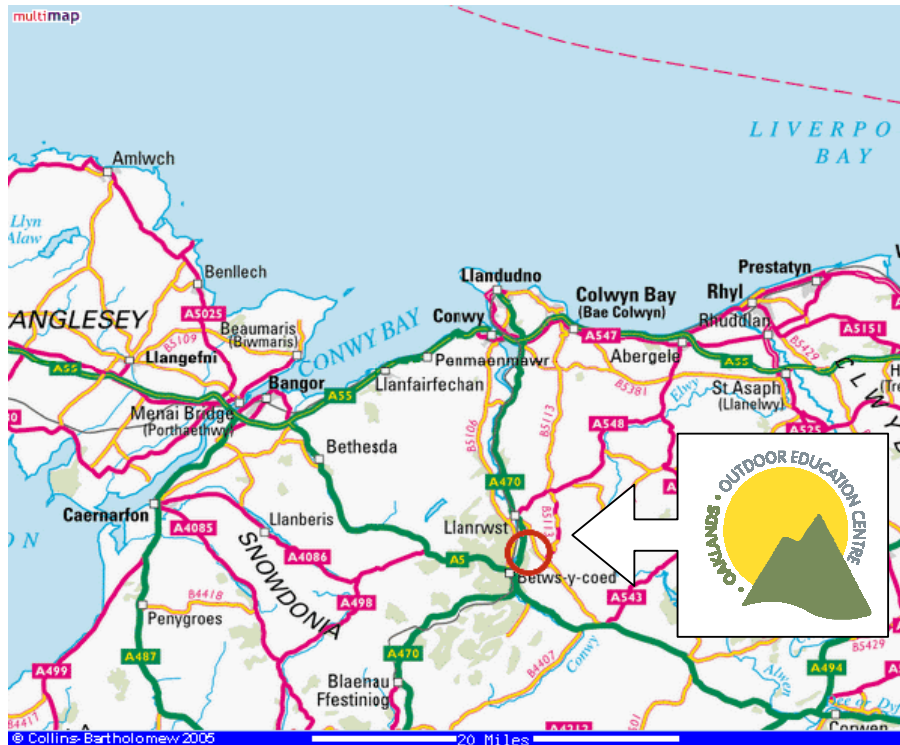

How to find us...

Oaklands Outdoor Education Centre
Capel Garmon Road
Llanrwst
Conwy
LL26 0RB

Tel: 01690 710500

Google map link: <http://maps.google.co.uk/maps?q=Oaklands+outdoor&hl=en&ll=53.125968,-3.767281&spn=0.074062,0.15398&sl=53.800651,-4.064941&ssp=19.038728,39.375&cid=53109728,-3775681,17451161326108232510&t=h&z=13&vpsrc=0&iwloc=A>

From Manchester:

- M56 to Ellesmere Port
- A494 to Queensferry (follow signs to North Wales)
- A55 to Conwy
- A470 to Betws y Coed (via Llanrwst)
- Drive through Llanrwst village
- 2 miles (3.25km) after Llanrwst turn LEFT (sign posted Capel Garmon, recognisable by the lay-by and orange phone box)
- 380m along the road turn LEFT into a narrow lane (easily missed!), opposite a farm
- Follow this road along over a narrow bridge